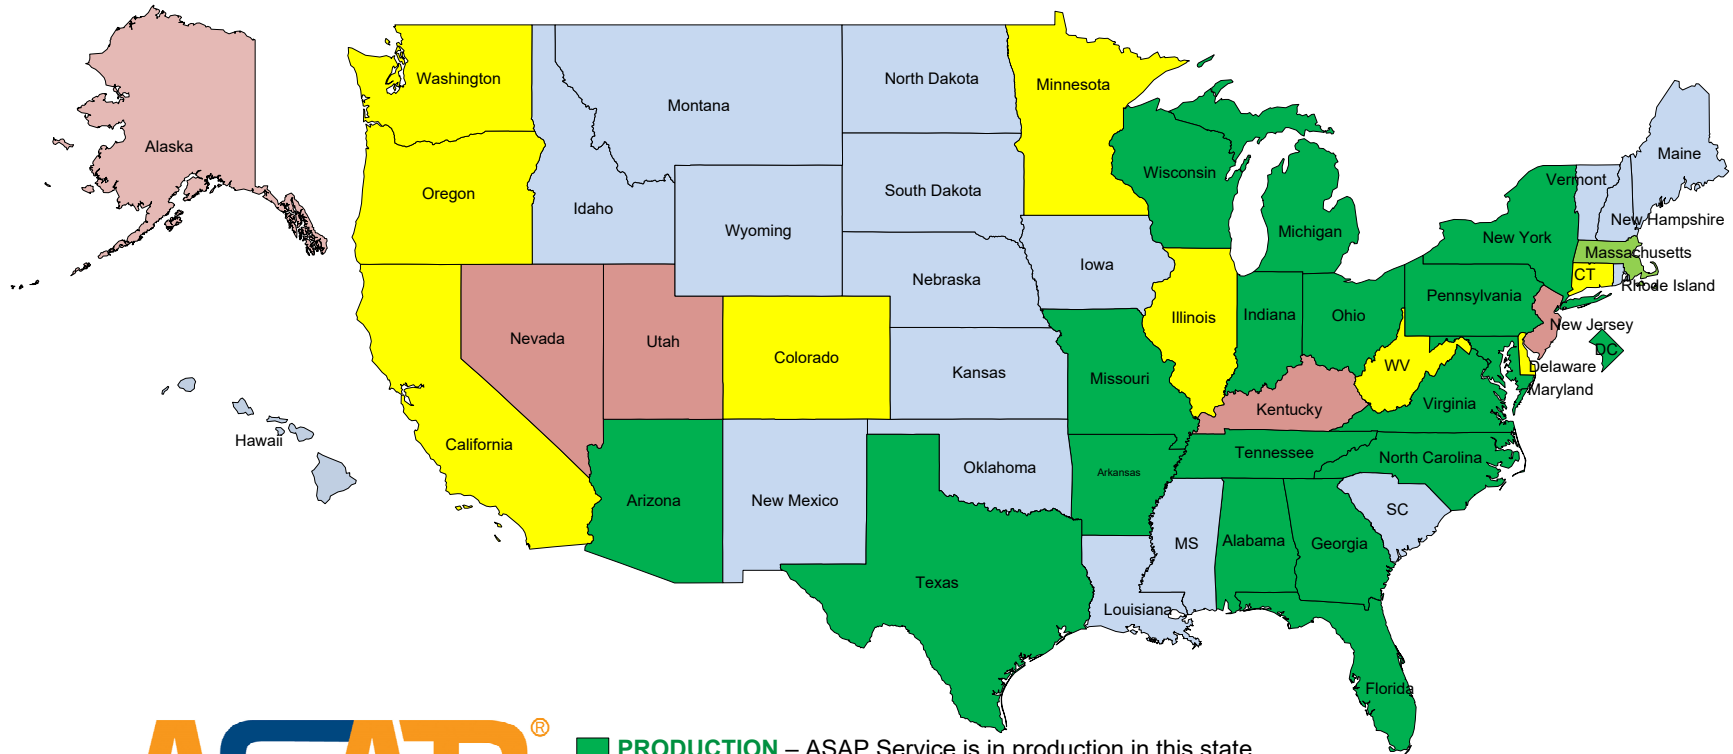

ASAP-to-PSAP Service – State Readiness

- **PRODUCTION** – ASAP Service is in production in this state
- **READY** – State system has been configured to support ASAP / currently, no PSAP ready
- **IN PROCESS** – State system in being configured to support ASAP. May/may not have PSAP ready
- **CAPABLE** – State system identified as being easily configured to support ASAP service
- **NO INFORMATION** – No contact with state officials. Unsure if State system can/will support ASAP Service.