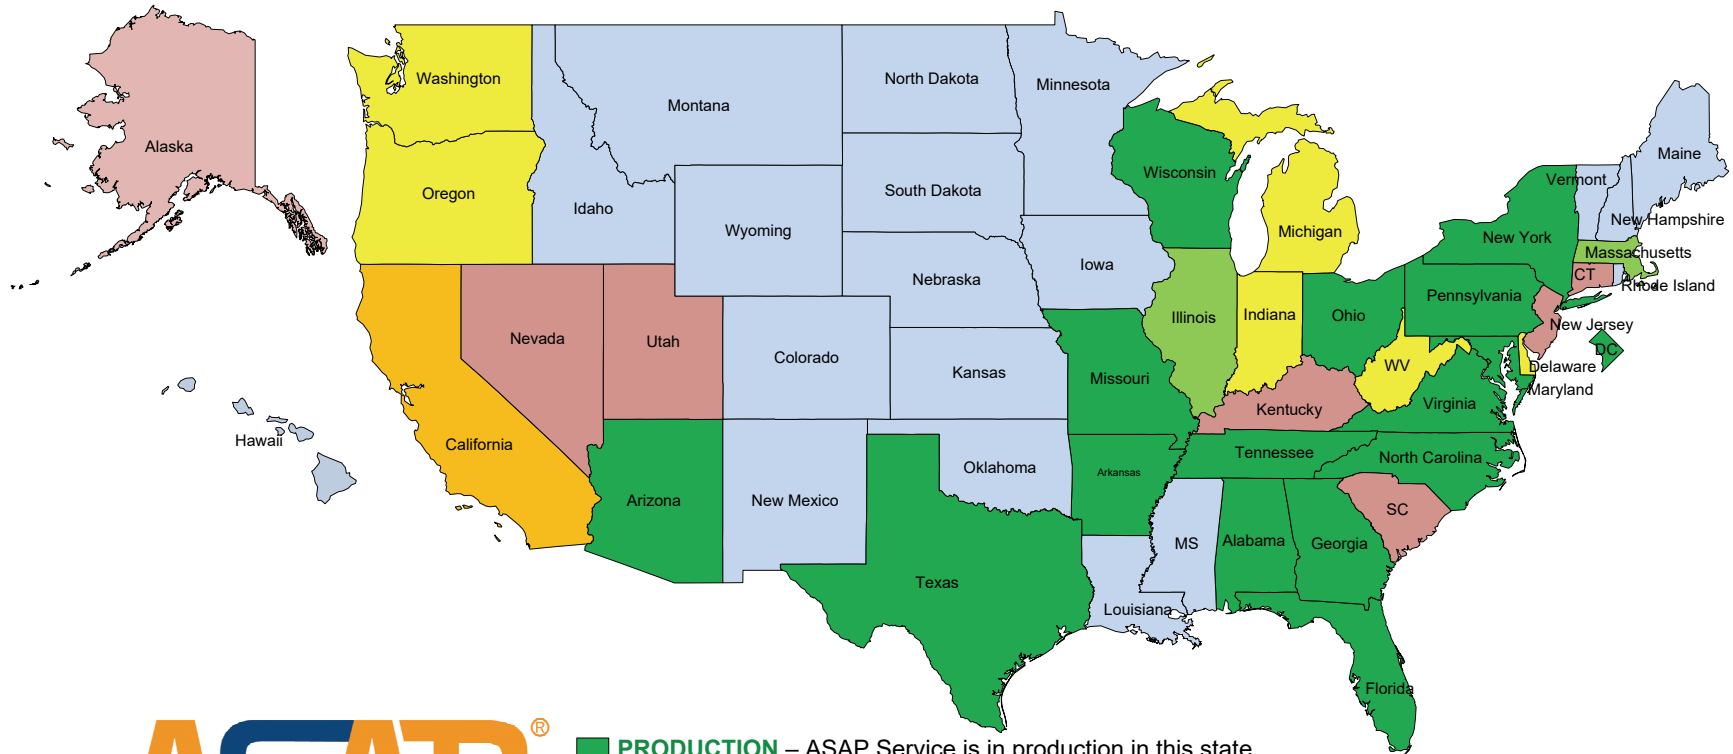

ASAP-to-PSAP Service – State Readiness

- **PRODUCTION** – ASAP Service is in production in this state
- **READY** – State system has been configured to support ASAP / currently, no PSAP ready
- **IN PROCESS** – State system in being configured to support ASAP. May/may not have PSAP ready
- **CAPABLE** – State system identified as being easily configured to support ASAP service
- **NO INFORMATION** – No contact with state officials. Unsure if State system can/will support ASAP Service.
- **SPECIAL** – Unique environment that requires consultation