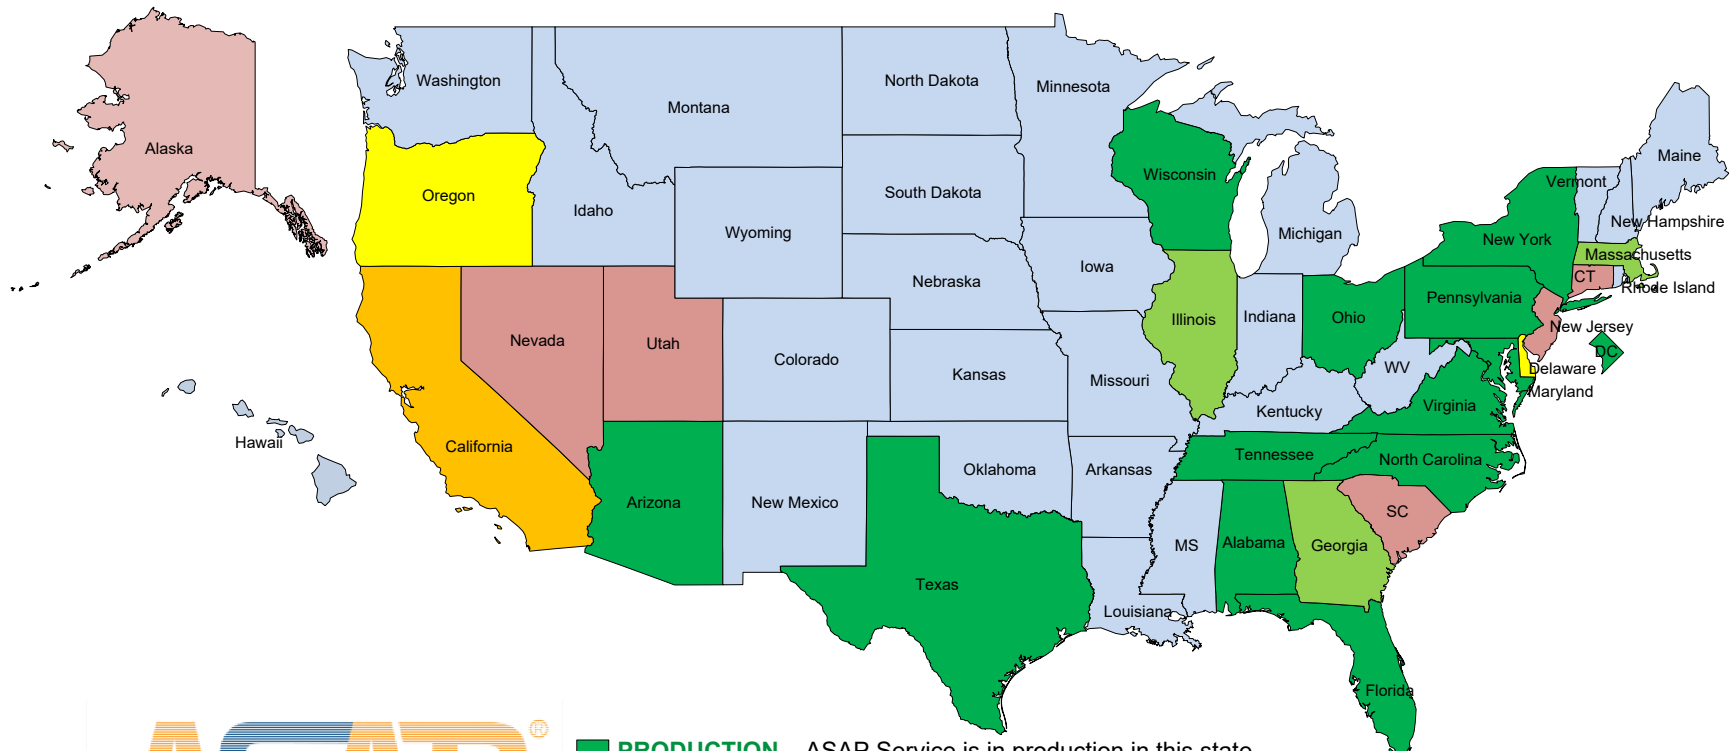

ASAP-to-PSAP Service – State Readiness

- **PRODUCTION** – ASAP Service is in production in this state
- **READY** – State system has been configured to support ASAP / currently, no PSAP ready
- **IN PROCESS** – State system in being configured to support ASAP. May/may not have PSAP ready
- **CAPABLE** – State system identified as being easily configured to support ASAP service
- **NO INFORMATION** – No contact with state officials. Unsure if State system can support ASAP service
- **SPECIAL** – Unique environment that requires consultation